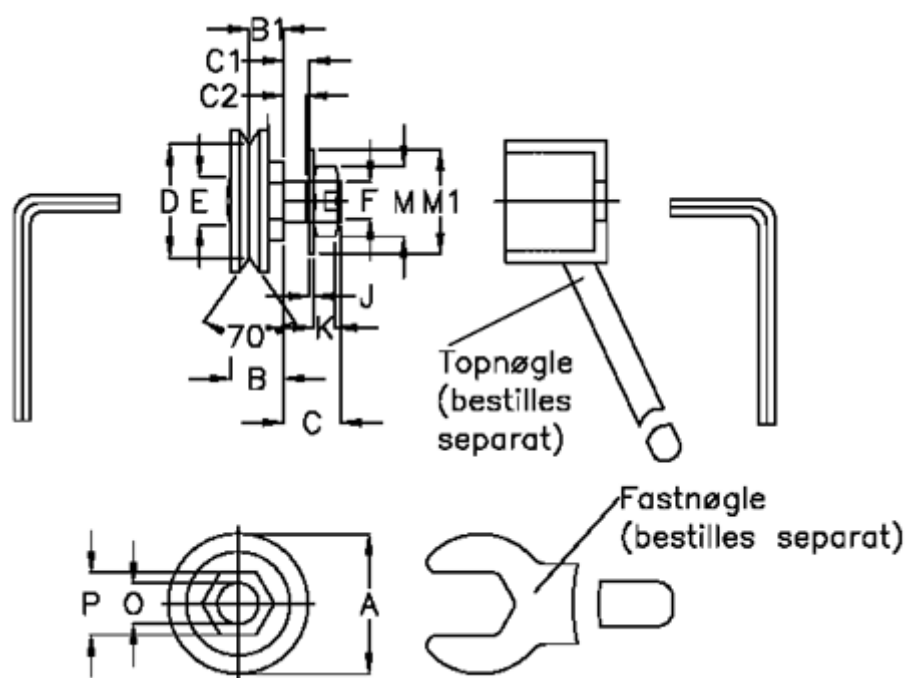

Article number: 0571517360

Description: Hepco GV3 bearing GSJ 360 CNS
Slimline With Short Stud

Measures

B = 14.0

B1 = 8.3

D = 27.57

E = 12.0

F = M10 x 1,25

G = 9

H = 1.2

I = 13.8

Weight kg/1000 = 0.065